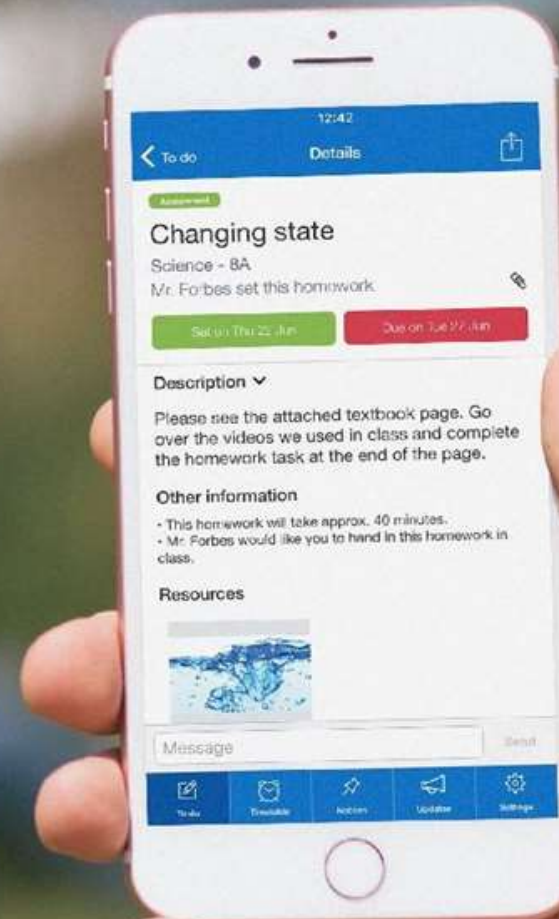

Homework Description

Here is a task's title and description, issue and due dates and how it should be submitted.