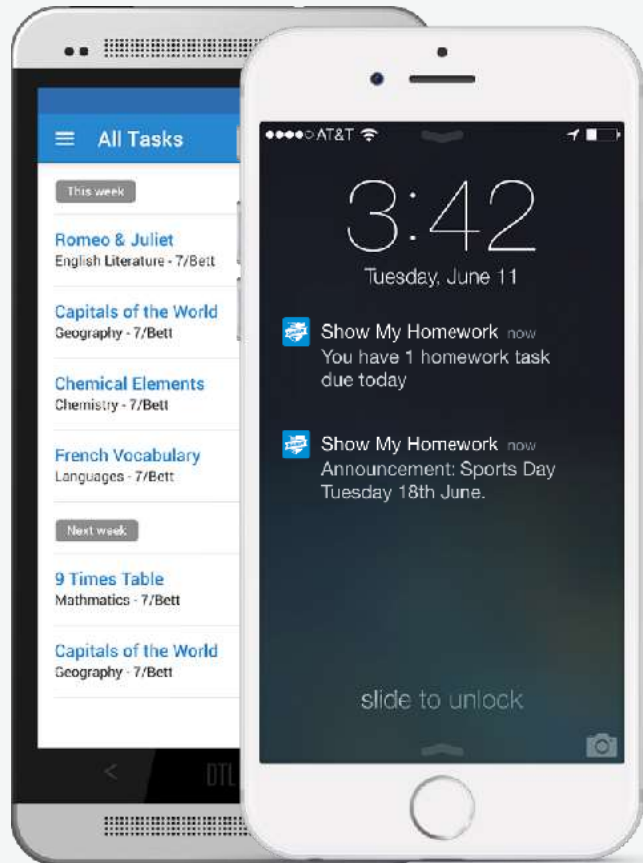

More than one child at the school? Don't worry they'll appear on the same page.

The Homework Calendar

Homework appears as a block, stretching from the issue date to the due date.

The screenshot shows a web-based homework calendar interface. At the top, there is a search bar labeled "Search for homework" and a notification bell icon with a red "2". Below the search bar, the user's profile is shown as "You're viewing Billy Breadstick's homework". To the right, three summary statistics are displayed: "5 Homework yet to submit", "2 Deadline finishes today", and "2 Homework past due date".

Homework Description

Here is a task's title and description, issue and due dates and how it should be submitted.

Get Notified

In Settings, you can manage notifications

The Gradebook

The Gradebook helps you keep track of the submission status of homework and grades, if applicable.

The screenshot shows the 'Show My Homework' Gradebook interface. At the top, there is a search bar for homework and a language selector set to 'en'. Below the search bar, there are filters for 'select a class', 'select a teacher', and 'select a status', along with a 'Homework search' input field. The main content area is titled 'View the submission status and grades for your homework tasks'. Below this is a table with the following data: