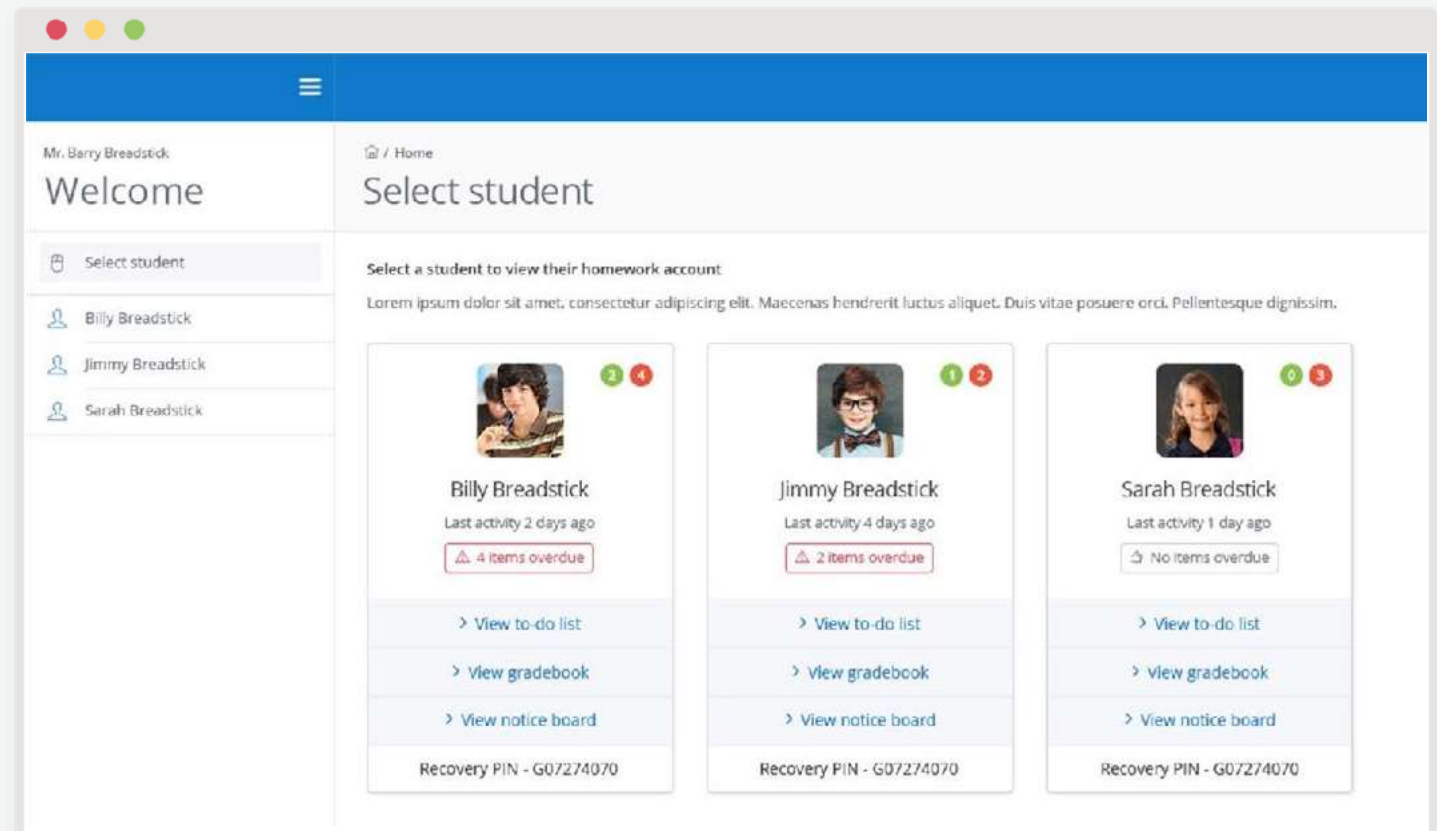

A Parent's Guide to Show My Homework

satchel:
Together through education

What is Show My Homework

A simple online solution for students and parents to view homework details and upcoming deadlines.

Mobile apps and notifications ensure you always know what homework your child has and when it's due.

How Show My Homework can Help You

A man and a woman are walking away from the camera on a paved path. The man is on the left, wearing a light-colored shirt and dark trousers, carrying a brown messenger bag. The woman is on the right, wearing a light-colored top and a dark skirt, carrying a black backpack. They are walking towards a set of stairs with a metal railing. In the background, there are green trees, a bridge, and a building. The sky is clear and blue.

Get notifications straight to your phone

See when homework has been submitted and the grades awarded for it.

Visibility - See exactly how much homework has been set and when it's due

More Than One Child?

More than one child at the school? Don't worry they'll appear on the same page.

The Homework Calendar

Homework appears as a block, stretching from the issue date to the due date.

The screenshot shows a web-based homework calendar interface. At the top, there is a search bar labeled "Search for homework" and a notification bell icon with a red "2". Below the search bar, the user's profile is shown as "You're viewing Billy Breadstick's homework". To the right, three summary statistics are displayed: "5 Homework yet to submit", "2 Deadline finishes today", and "2 Homework past due date".