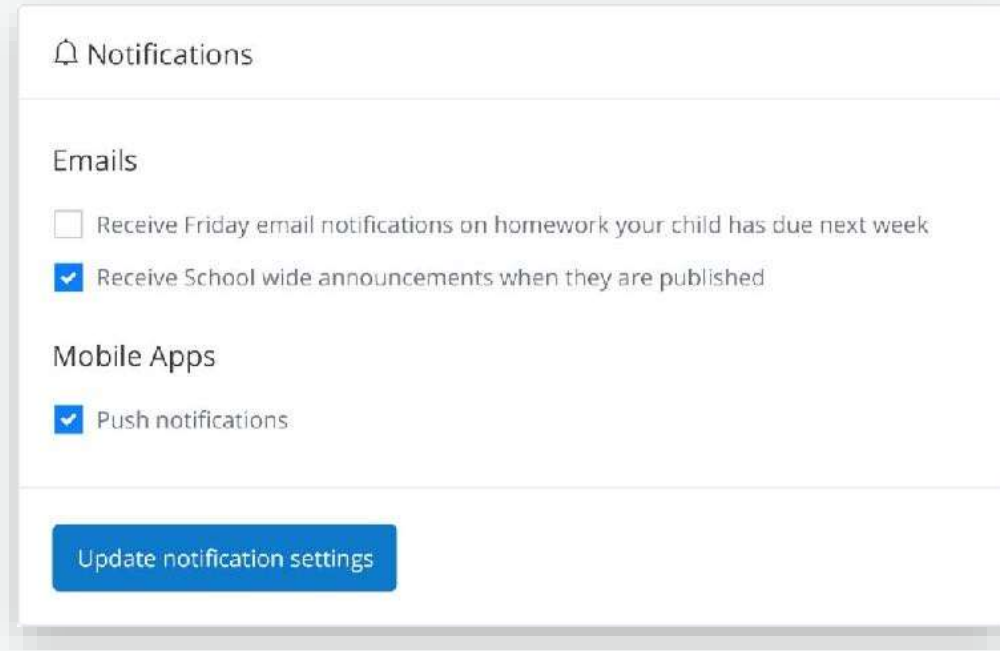

In Settings, you can manage notifications