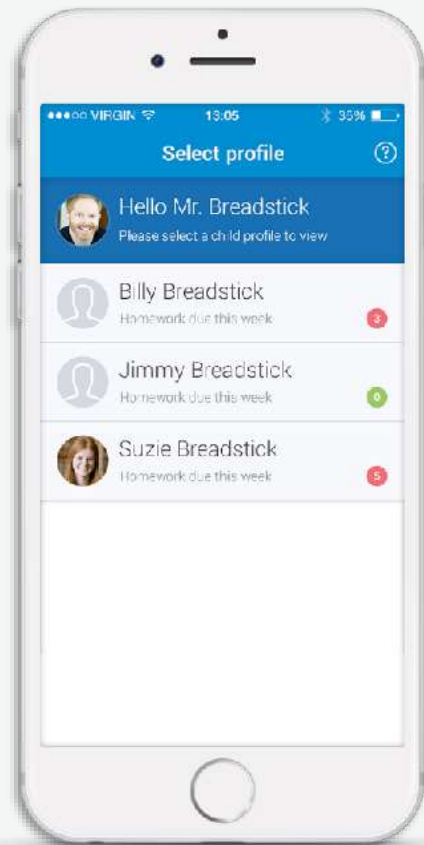

A Parent's Guide to Show My Homework

satchel:
Together through education

What is Show My Homework

A simple online solution for students and parents to view homework details and upcoming deadlines.

Mobile apps and notifications ensure you always know what homework your child has and when it's due.

How Show My Homework can Help You

A man and a woman are walking away from the camera on a paved path. The man is on the left, wearing a light-colored shirt and dark trousers, carrying a brown messenger bag. The woman is on the right, wearing a light-colored top and a dark skirt, carrying a black backpack. They are walking towards a set of stairs with a metal railing. In the background, there are green trees, a bridge, and a building. The sky is clear and blue.

Get notifications straight to your phone

See when homework has been submitted and the grades awarded for it.

Visibility - See exactly how much homework has been set and when it's due

More Than One Child?

More than one child at the school? Don't worry they'll appear on the same page.

The Homework Calendar

Homework appears as a block, stretching from the issue date to the due date.

The screenshot shows a web-based homework calendar interface. At the top, there is a search bar labeled "Search for homework" and a notification bell icon with a red "2". Below the search bar, the user's profile is shown as "You're viewing Billy Breadstick's homework". To the right, three summary statistics are displayed: "5 Homework yet to submit", "2 Deadline finishes today", and "2 Homework past due date".