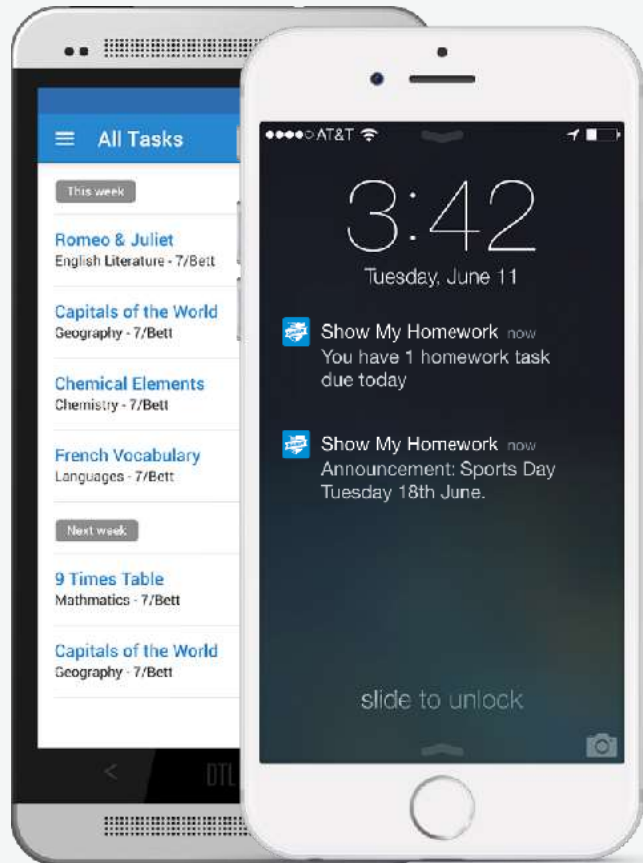

Get Notified