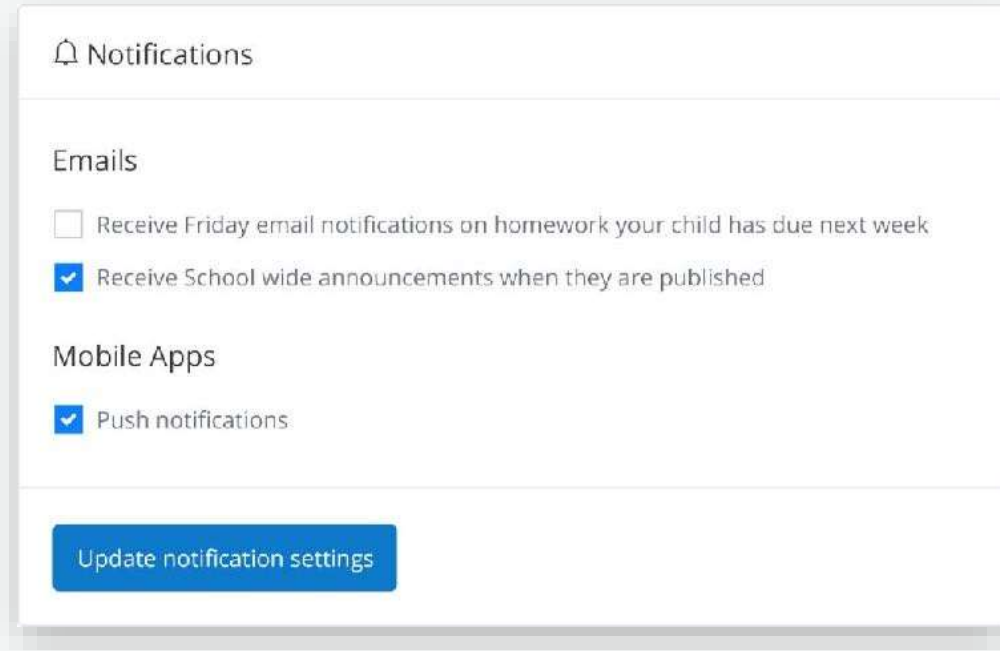

Homework Description

Here is a task's title and description, issue and due dates and how it should be submitted.

Get Notified

In Settings, you can manage notifications

The Gradebook

The Gradebook helps you keep track of the submission status of homework and grades, if applicable.

The screenshot shows the 'Show My Homework' Gradebook interface. At the top, there is a search bar for homework and a language selector set to 'en'. Below the search bar, there are filters for 'select a class', 'select a teacher', and 'select a status', along with a 'Homework search' input field. The main content area is titled 'View the submission status and grades for your homework tasks'. Below this is a table with the following data: