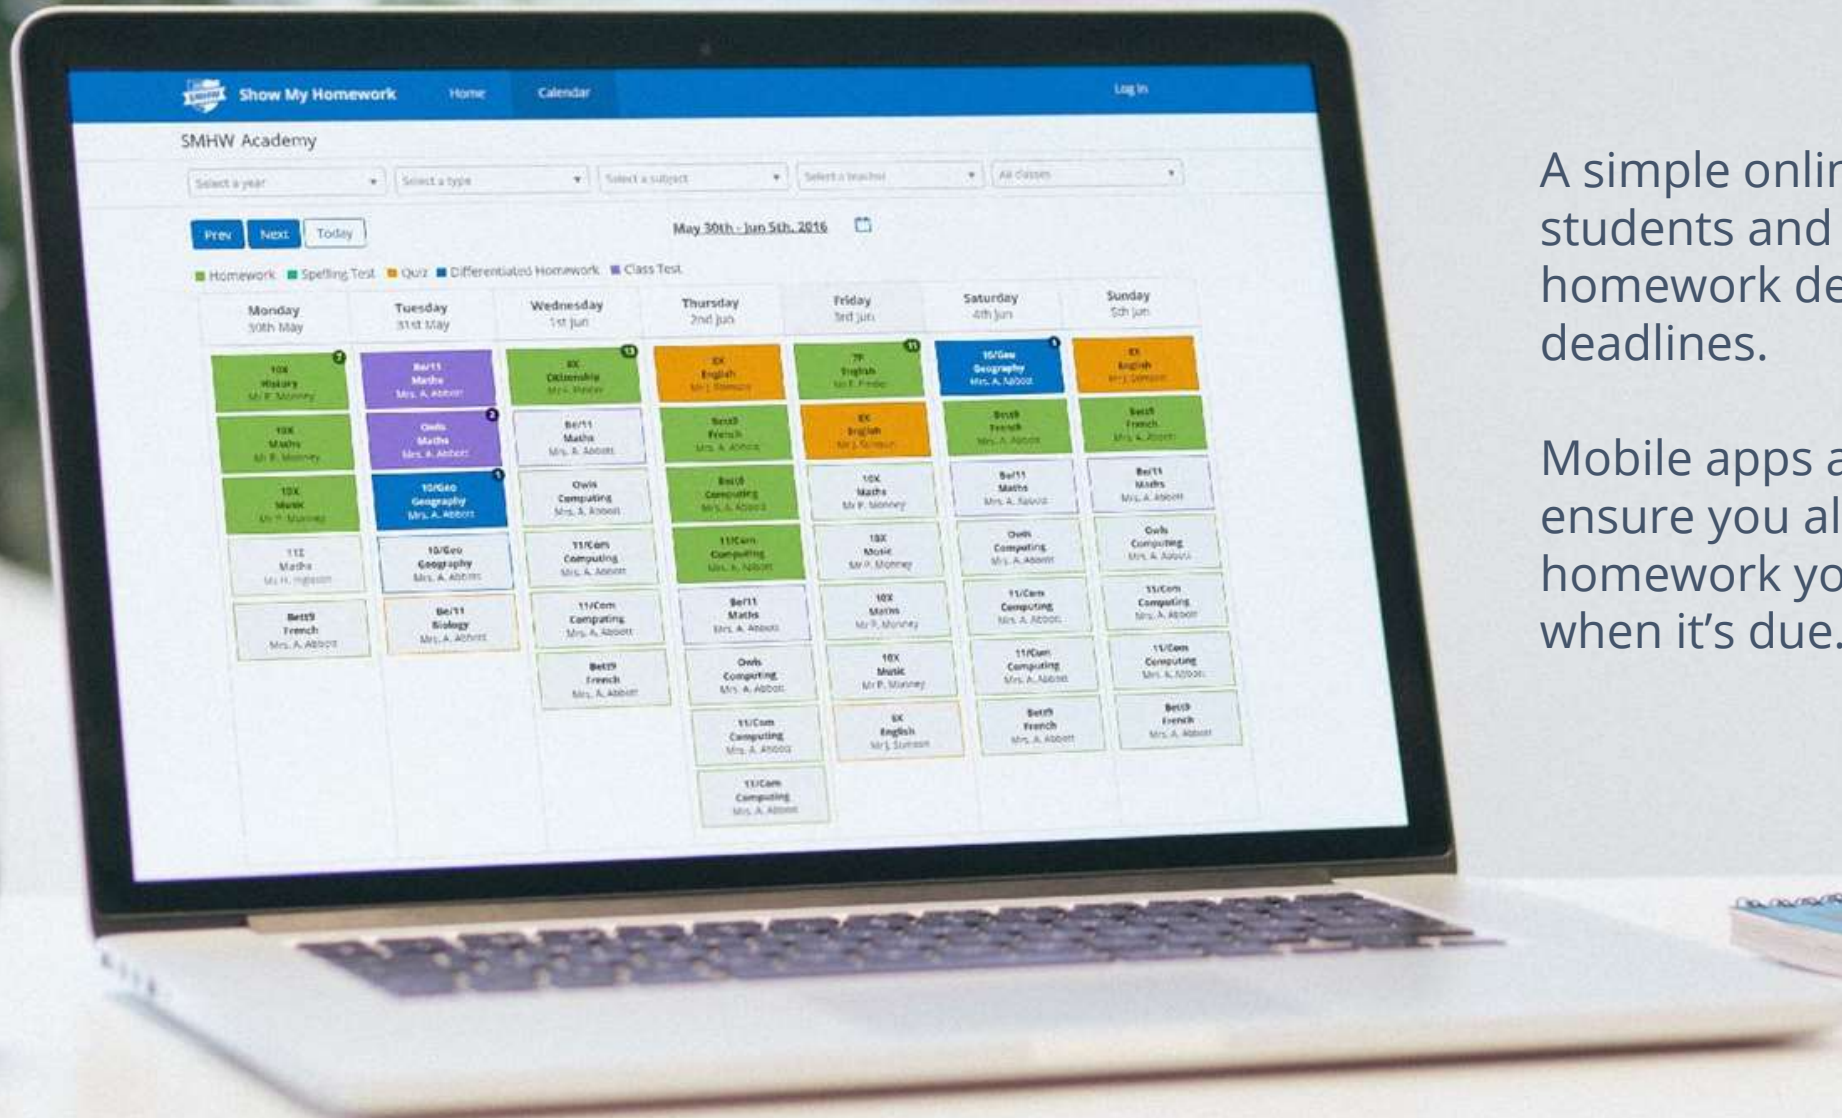

A Parent's Guide to Show My Homework

satchel:
Together through education

What is Show My Homework

A simple online solution for students and parents to view homework details and upcoming deadlines.

Mobile apps and notifications ensure you always know what homework your child has and when it's due.

How Show My Homework can Help You

A man and a woman are walking away from the camera on a paved path. The man is on the left, wearing a light-colored shirt and dark trousers, carrying a brown messenger bag. The woman is on the right, wearing a light-colored top and a dark skirt, carrying a black backpack. They are walking towards a set of stairs with a metal railing. In the background, there are green trees, a bridge, and a building. The sky is clear and blue.

Get notifications straight to your phone

See when homework has been submitted and the grades awarded for it.

Visibility - See exactly how much homework has been set and when it's due

More Than One Child?

More than one child at the school? Don't worry they'll appear on the same page.

The Homework Calendar

Homework appears as a block, stretching from the issue date to the due date.

The screenshot shows a web-based homework calendar interface. At the top, there is a search bar labeled "Search for homework" and a notification bell icon with a red "2". Below the search bar, the user's profile is shown as "You're viewing Billy Breadstick's homework". To the right, three summary statistics are displayed: "5 Homework yet to submit", "2 Deadline finishes today", and "2 Homework past due date".