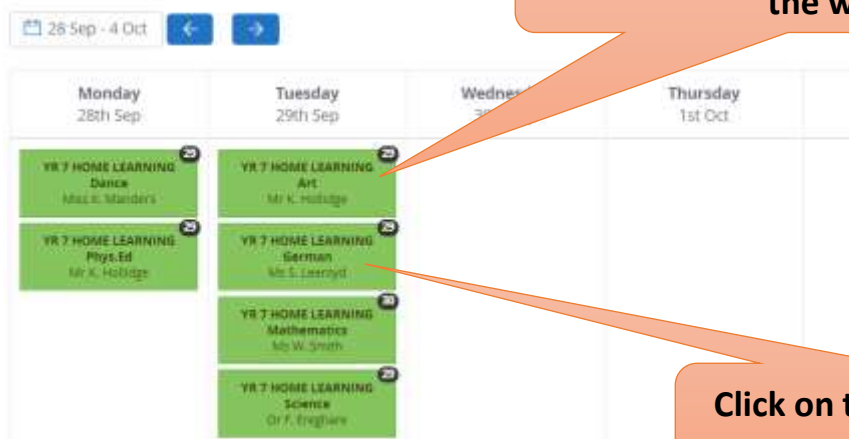

Accessing Show My Homework if you have forgotten your log-in

- 1) Visit or search for **Satchel One** or **Show My Homework**.
- 2) In **Search school** enter **Forest Hill School** or the postcode **SE23 2XN**
- 3) The **School calendar** will appear.
- 4)

Click on **All classes** and a search box will appear.
Look for your teaching group and your teacher.

- 5) The work will appear like this:

Click on the arrows until you come to the work.

Click on the subject to open up the work